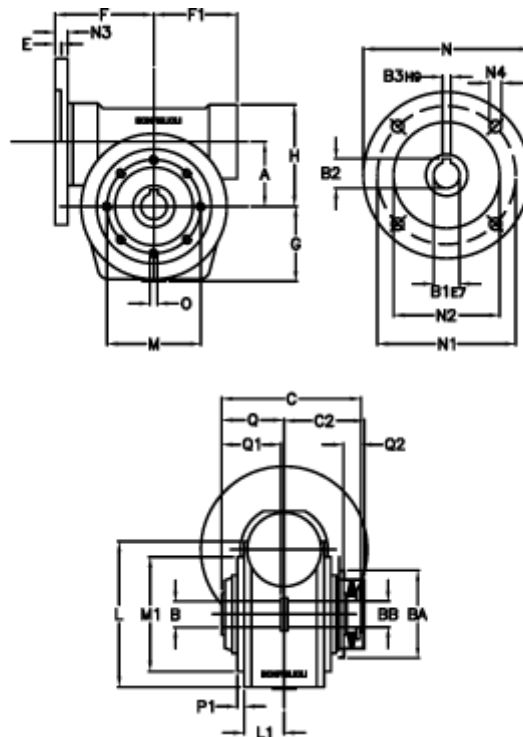

Article number: 390204908072216

Description: Worm Gear with Torque Limiter  
VF 49-L1-P-80 P63B5

## Measures

a = 49.50	C2 = 63,5	L1 = 36.8	O = M6x8
B = 25	Description = VF 49P-xx-63B5	m = 94	P1 = 2.5
B1 E7 = 11	E = 3.0	M1 = 68	Q = 51.0
B2 = 12.8	F = 70	N = 140	Q1 = 41
B3 H9 = 4	F1 = 63	N1 = 115	Q2 = 15
BA = 63	g = 56	N2 = 95	
BB H7 = 14	H = 80.0	N3 = 10.5	
C = 105	L = 107.5	N4 = 9,5	